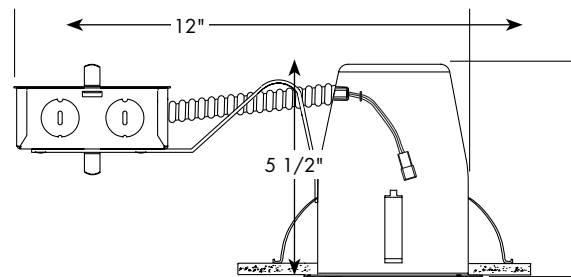

PRODUCT SPECIFICATIONS

Electrical Connections Features non-screw base 120V plug-in connector • Compatible with Juno retrofit LED trim modules

Labels U.L. listed for U.S. and Canada for through-branch wiring and damp locations. • Meets high efficacy requirements of California T24.

Testing All reports are based on published industry procedures; field performance may differ from laboratory performance.

Specifications subject to change without notice.

INSTALLATION

Junction Box Pre-wired junction box provided with removable access plate, (5) ½" knockouts and (4) Non-metallic sheathed cable connectors and ground wire • U.L. listed/CSA certified for through-branch wiring, maximum 4 No. 12 AWG 90° C branch circuit conductors (2 in, 2 out) • Knockouts equipped with pryout slots.

Housing IC aluminum housing sealed for Air-Loc Compliance • Remodel springs accommodate up to a 5/8" ceiling thickness.

DIMENSIONS

4 3/8" CEILING CUTOUT

PRODUCT CODES

Catalog Number	Input Voltage
IC1R LEDT24	120V