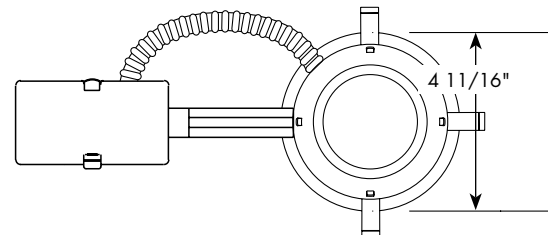

PRODUCT SPECIFICATIONS

Electrical Connections Features non-screw base 120V plug-in connector • Compatible with Juno retrofit LED trim modules

Labels U.L. listed for U.S. and Canada for through-branch wiring and damp locations. • Meets high efficacy requirements of California T24.

Testing All reports are based on published industry procedures; field performance may differ from laboratory performance.

Specifications subject to change without notice.

INSTALLATION

Junction Box Pre-wired junction box provided with removable access plate, (5) ½" knockouts and (4) Non-metallic sheathed cable connectors and ground wire • U.L. listed/CSA certified for through-branch wiring, maximum 4 No. 12 AWG 90° C branch circuit conductors (2 in, 2 out) • Knockouts equipped with pryout slots.

Housing IC aluminum housing sealed for Air-Loc Compliance • Remodel springs accommodate up to a 5/8" ceiling thickness.

DIMENSIONS

4 3/8" CEILING CUTOUT

PRODUCT CODES

Catalog Number	Input Voltage
IC1R LEDT24	120V